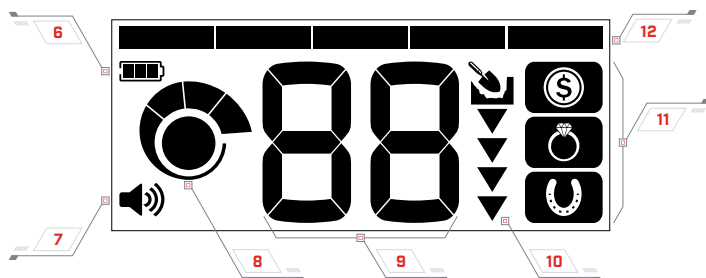

ASSEMBLY

QUICK START

1. 1 TURN ON
2. 2 WAIT FOR 5 SECONDS
3. 3 GO DETECTING

SEARCH MODES

COIN

Find coins from around the world while ignoring trash in parks and at the beach.

JEWELLERY

Recover precious jewellery no matter where it was lost.

ALL METAL

Detect all metal objects including iron.

CONTROLS

CONTROLS

1. 1 POWER ON/OFF
2. 2 VOLUME ADJUST
3. 3 SENSITIVITY ADJUST
4. 4 SEARCH MODE
5. 5 TARGET IDENTIFICATION GUIDE

DISPLAY

1. 6 BATTERY LEVEL
2. 7 VOLUME LEVEL
3. 8 SENSITIVITY LEVEL
4. 9 TARGET IDENTIFICATION NUMBER
5. 10 DEPTH GAUGE
6. 11 SEARCH MODES
7. 12 DISCRIMINATION SEGMENTS

DISPLAY

minelab.com/vanquish

Translations of this Getting Started Guide and the full length VANQUISH User Manual are available to download online.